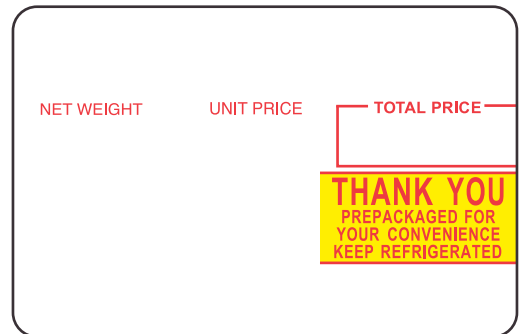

Toledo 314 UPC

LABELS/ROLL	ROLLS/CASE	SIZE	WEIGHT
5000	5	2.625" x 1.719"	29#

Stock Labels
1752 Red/Yellow

Blank Labels
1752-B Blank

Custom Labels
1752-1 1-Color
1752-2 2-Color
1752-3 3-Color

1752